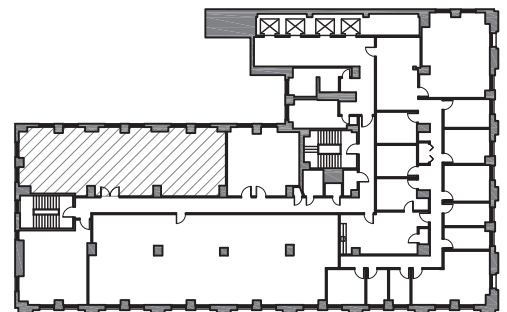

FIRST NATIONAL BANK BUILDING
332 MINNESOTA STREET
ST. PAUL, MN 55101

CUSHMAN & WAKEFIELD®

332 Minnesota Street, St. Paul, MN 55101
PH: 651.225.3644
FX: 651.222.4158

WWW.FIRSTNATIONALBANKBUILDING.COM

SUITE E-1230
RSF: 1,721

PREPARED BY: **tank**

SCALE: 3/32"=1'-0"