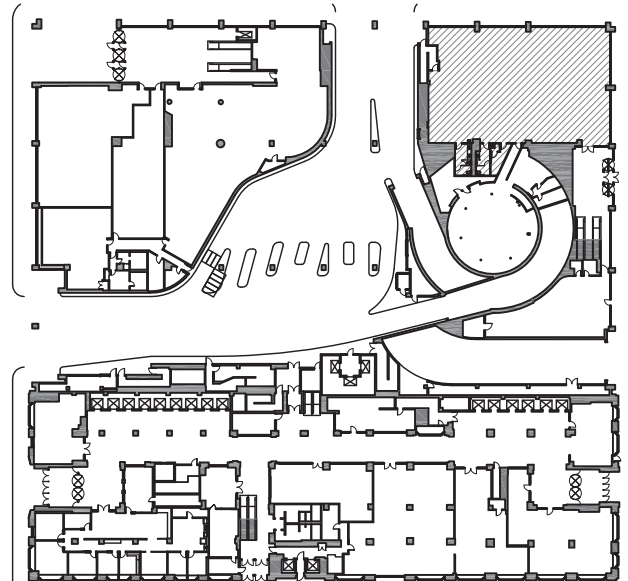

FIRST NATIONAL BANK BUILDING
332 MINNESOTA STREET
ST. PAUL, MN 55101

CUSHMAN & WAKEFIELD®

332 Minnesota Street, St. Paul, MN 55101
PH: 651.225.3644
FX: 651.222.4158

PREPARED BY: **tanek**

WWW.FIRSTNATIONALBANKBUILDING.COM

SUITE N-110
RSF: 7,249

SCALE: 1/16"=1'-0"